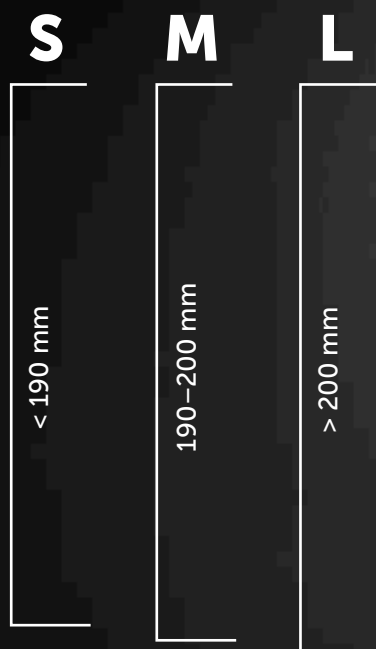

## Size guide

**Size guide for Tiki respirator. For guidance only.**

Measure the distance between your upper forehead and the lower edge of your chin.

---

< 190 mm	Small
190-200 mm	Medium
> 200 mm	Large

---